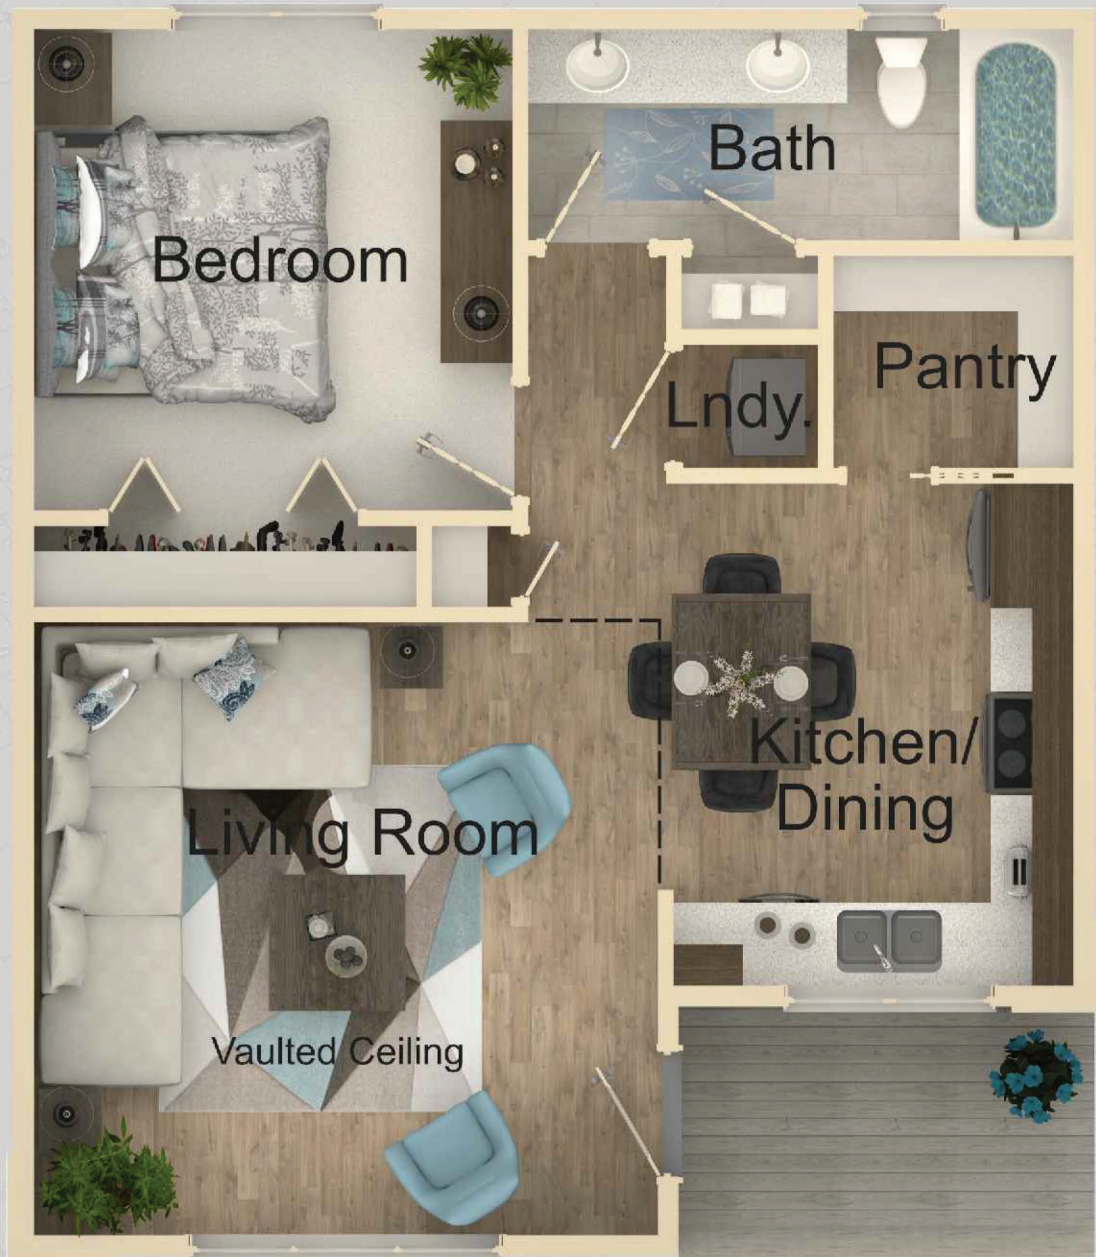

# MENSA

**720 SQ. FT.**  
**26'-0"W x 30'-0"D**

Living Room 15'-0" x 14'-10"

Kitchen/Dining 10'-0" x 12'-2"

Bedroom 11'-6" x 11'-6"

*"All dimensions are approximate"*

**\*\* Available as RTM \*\***

NOTE: Artist's renderings do not reflect actual home specifications.