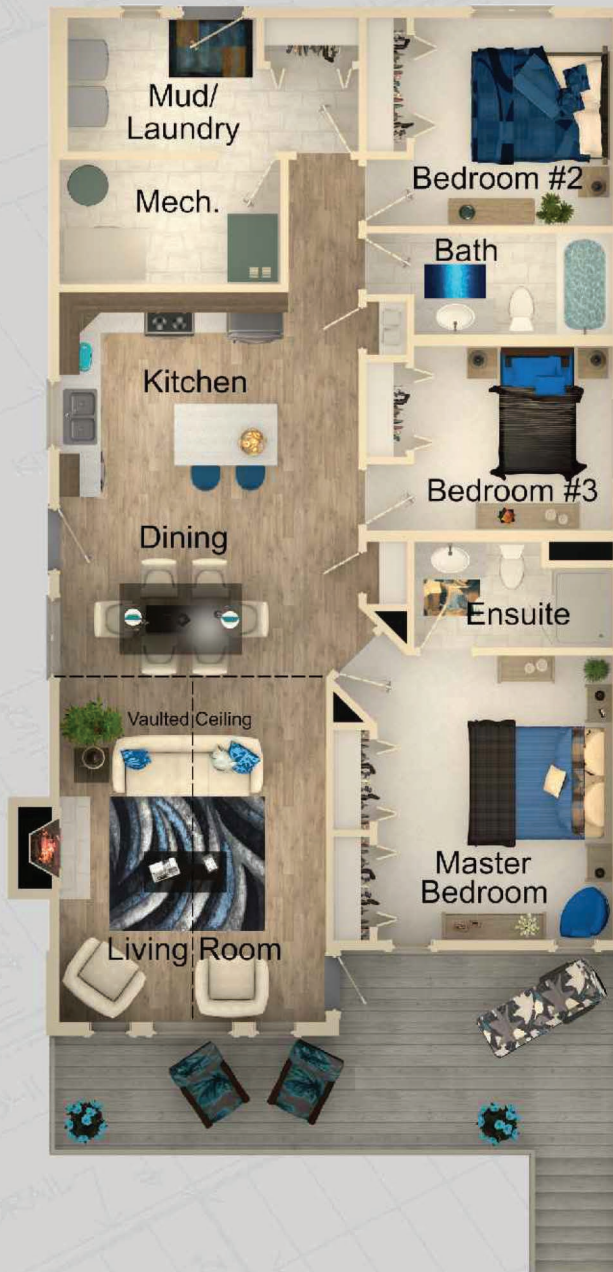

OAKVILLE

1354 SQ. FT.
28'-0"W x 50'-0"D

| | |
|----------------|-----------------|
| Living Room | 12'-8" x 16'-6" |
| Kitchen | 11'-0" x 11'-0" |
| Dining | 14'-0" x 9'-0" |
| Master Bedroom | 11'-4" x 13'-8" |
| Bedroom #2 | 9'-6" x 10'-0" |
| Bedroom #3 | 9'-6" x 9'-0" |

"All dimensions are approximate"