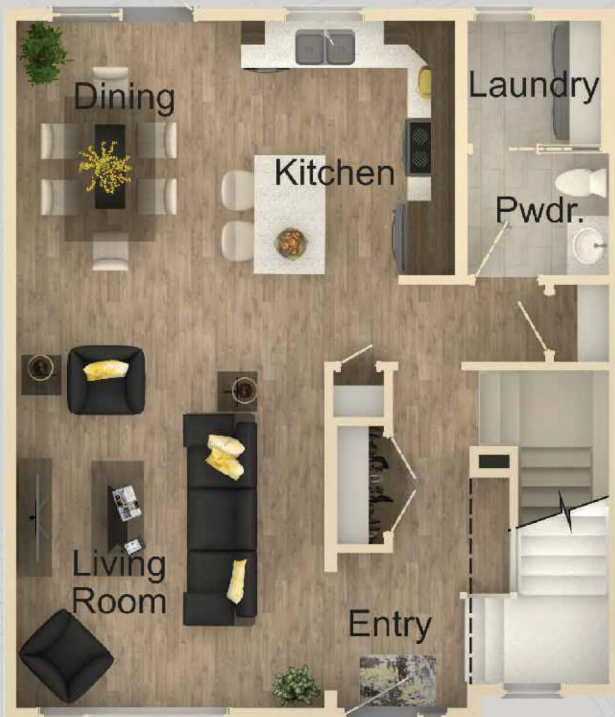

# DENTON

**1479 SQ. FT.**  
**26'-0"W x 30'-0"D**

Living Room	13'-0" x 14'-8"	Master Bedroom	12'-6" x 13'-6"
Kitchen	9'-6" x 14'-2"	Bedroom #2	10'-0" x 10'-0"
Dining	9'-0" x 14'-2"	Bedroom #3	10'-0" x 9'-0"

*"All dimensions are approximate"*

**Main Floor**  
774 Sq.Ft.

**Second Floor**  
705 Sq.Ft.