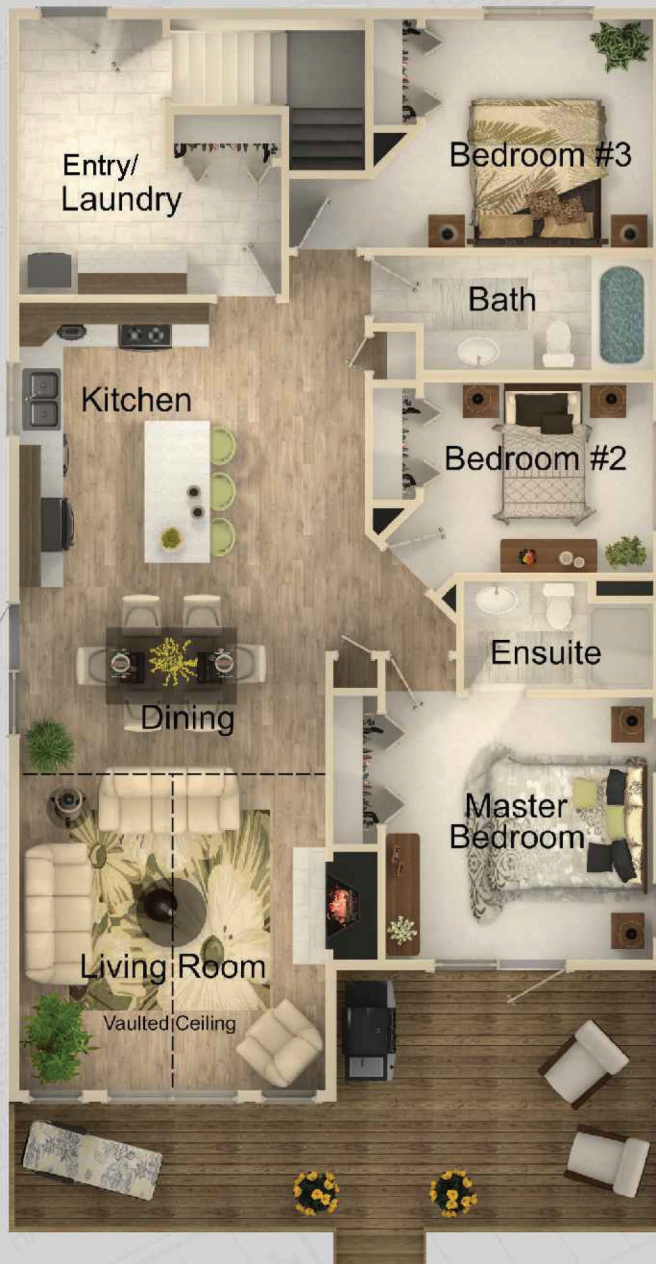

# WILLOWBROOK

**1410 SQ. FT.**  
**30'-0"W x 50'-0"D**

Living Room	14'-0" x 14'-6"
Kitchen	8'-9" x 13'-0"
Dining	14'-0" / 12'-0" x 9'-7"
Master Bedroom	12'-4" x 12'-0"
Bedroom #2	10'-6" x 8'-8"
Bedroom #3	10'-6" x 10'-5"

*"All dimensions are approximate"*